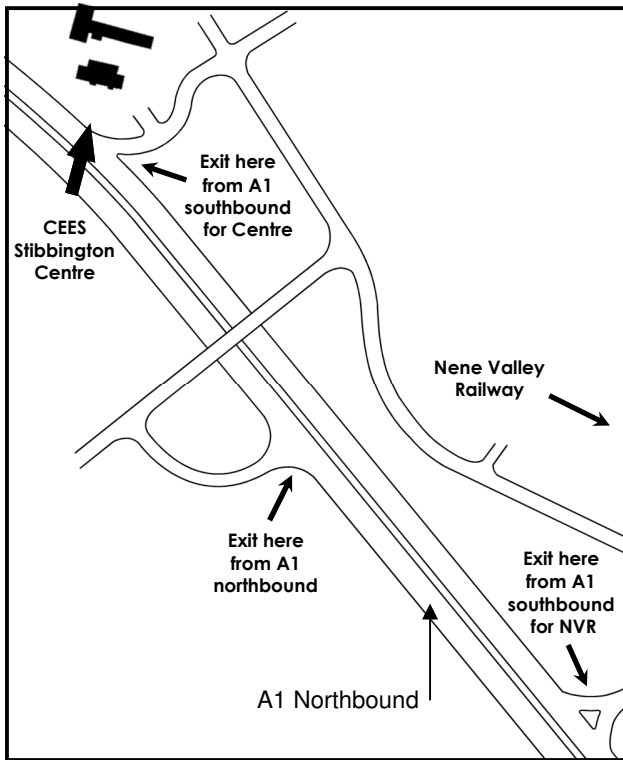

# CEES Stibbington Centre Location Map

Stibbington Centre, Church Lane, Stibbington, Peterborough, PE8 6LP  
T:01780 782386 F:01780 783835 E:cees.stibbington@cambridgeshire.gov.uk

If using satnav please use the instructions below from exiting the A1, as the postcode above will take you to the church. The Centre is located in the old school building beside the A1 southbound.

CEES Stibbington Centre is located beside the southbound carriageway of the A1, half a mile south of its intersection with the A47.

**From the A1 southbound**, take the exit half a mile after the junction with the A47, signposted Stibbington. Turn left immediately into the Centre car park.

**From the A1 northbound**, take the exit signposted Stibbington. Cross the A1 via the bridge and turn left at the T junction. At the crossroads turn left towards the A1 and then right into the Centre car park.